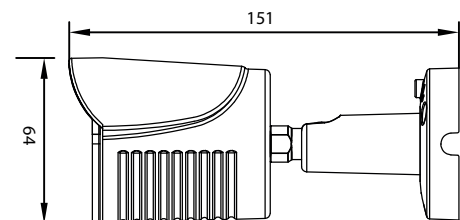

longtec

Bullet Camera

Hybrid CVI/CVBS

Model N° LBQ24CV100A

Image Sensor	AR0141
DSP	HTC960
Image Resolution	720P/960H
Effective Pixels	1.0MP, 1280x720
TV System	PAL/NTSC
Electronic Shutter	1/25s~1/50,000s , 1/30s~1/60,000s
S/N Ratio	≥ 50dB
Scanning System	Progressive Scan
Focus Length	Board Lens 2.8 mm/F2.0
Lens Type	Fixed
Pixels	2M Pixels
Infrared LED	18PCS
Infrared Distance	20M
Day/Night	Auto (ICR) / Color / B&W
White Balance	Auto
Gain Control	Auto
Noise Reduction	2D NR
Housing	Metal, IP66
Bracket	YES, Anti-Cut Bracket
IR Cut Filter	YES
Operation Temperature	-10°C ~ +50°C RH95% Max
Power Source	DC12V±10%, 500mA
Dimension	151(W) x 64(H) x 64(D)mm
Weight	320g